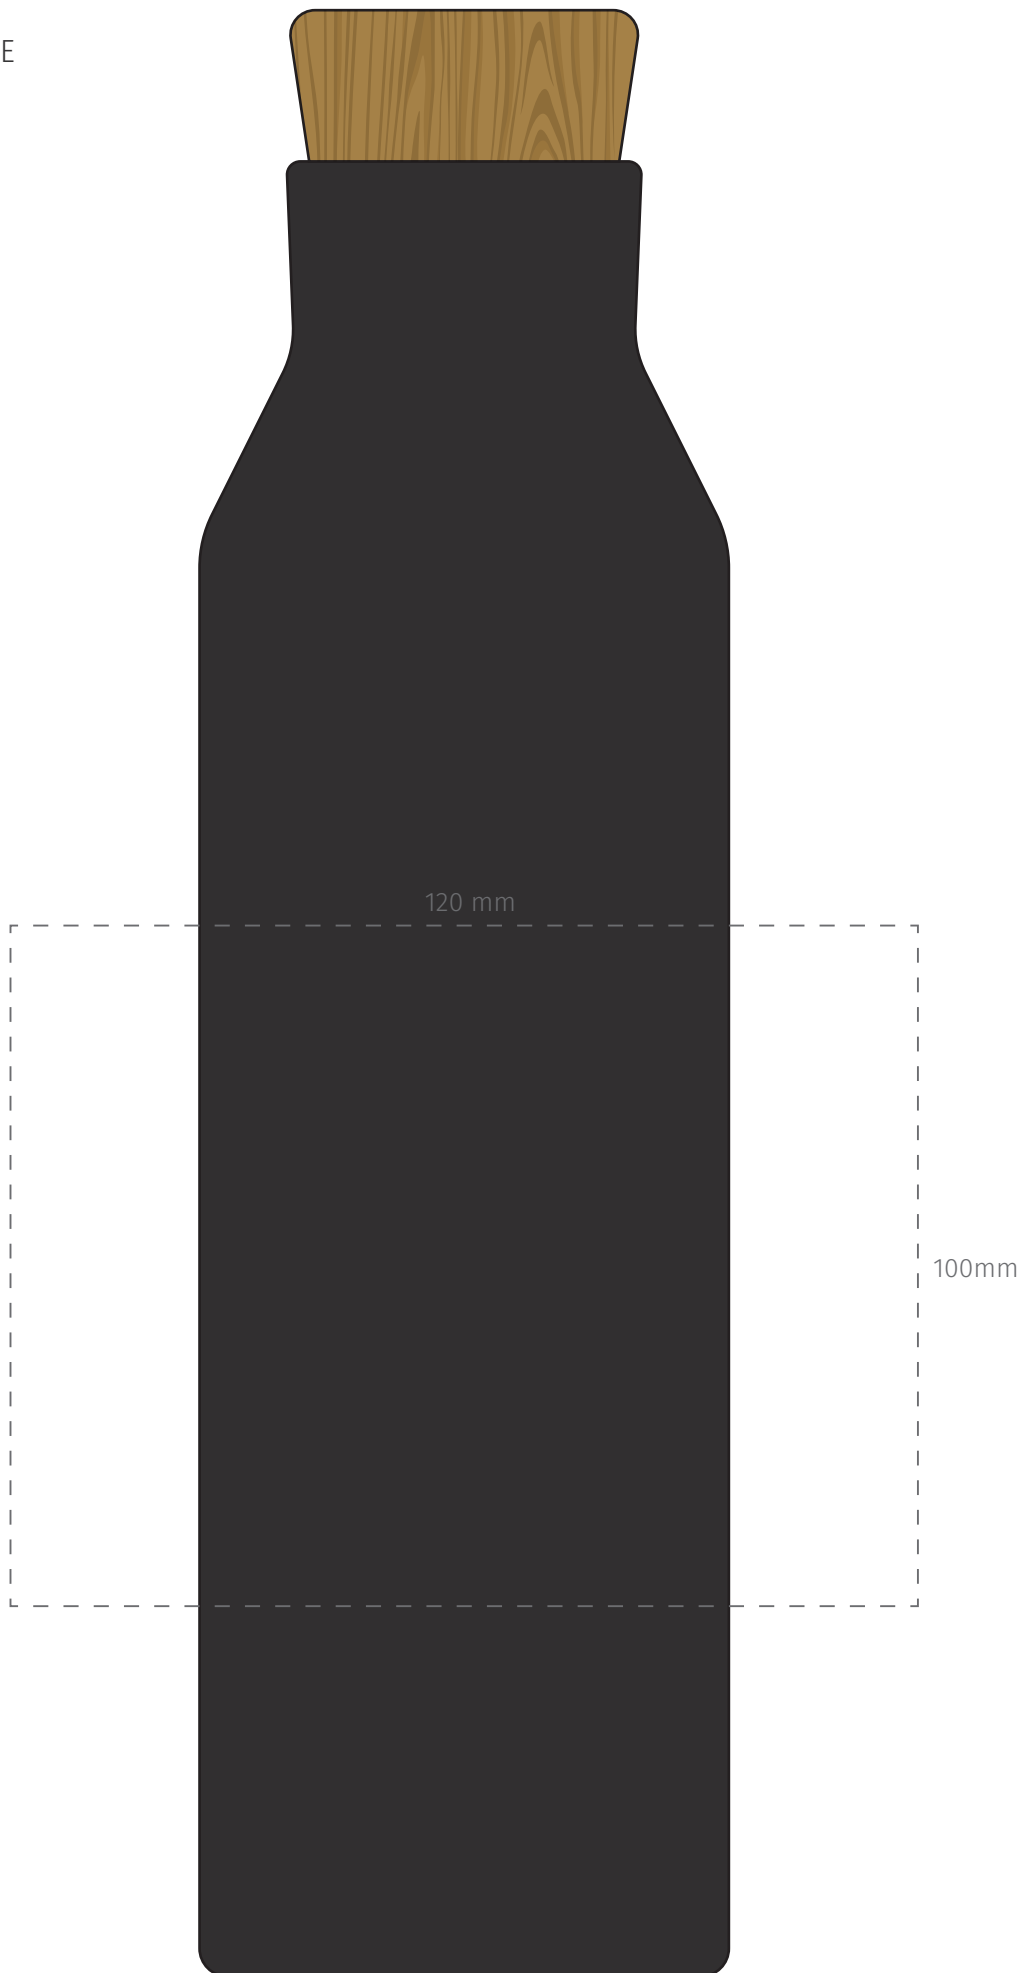

TEMPLATE:
■ SUMMIT BOTTLE

BRANDING - Screen

Item shown at 75% actual size when viewed on A4 paper

Max branding area 120 x 100mm

TEMPLATE:
■ SUMMIT BOTTLE

BRANDING - Engrave

Item shown at 75% actual size when viewed on A4 paper

Max branding area 60 x 110mm